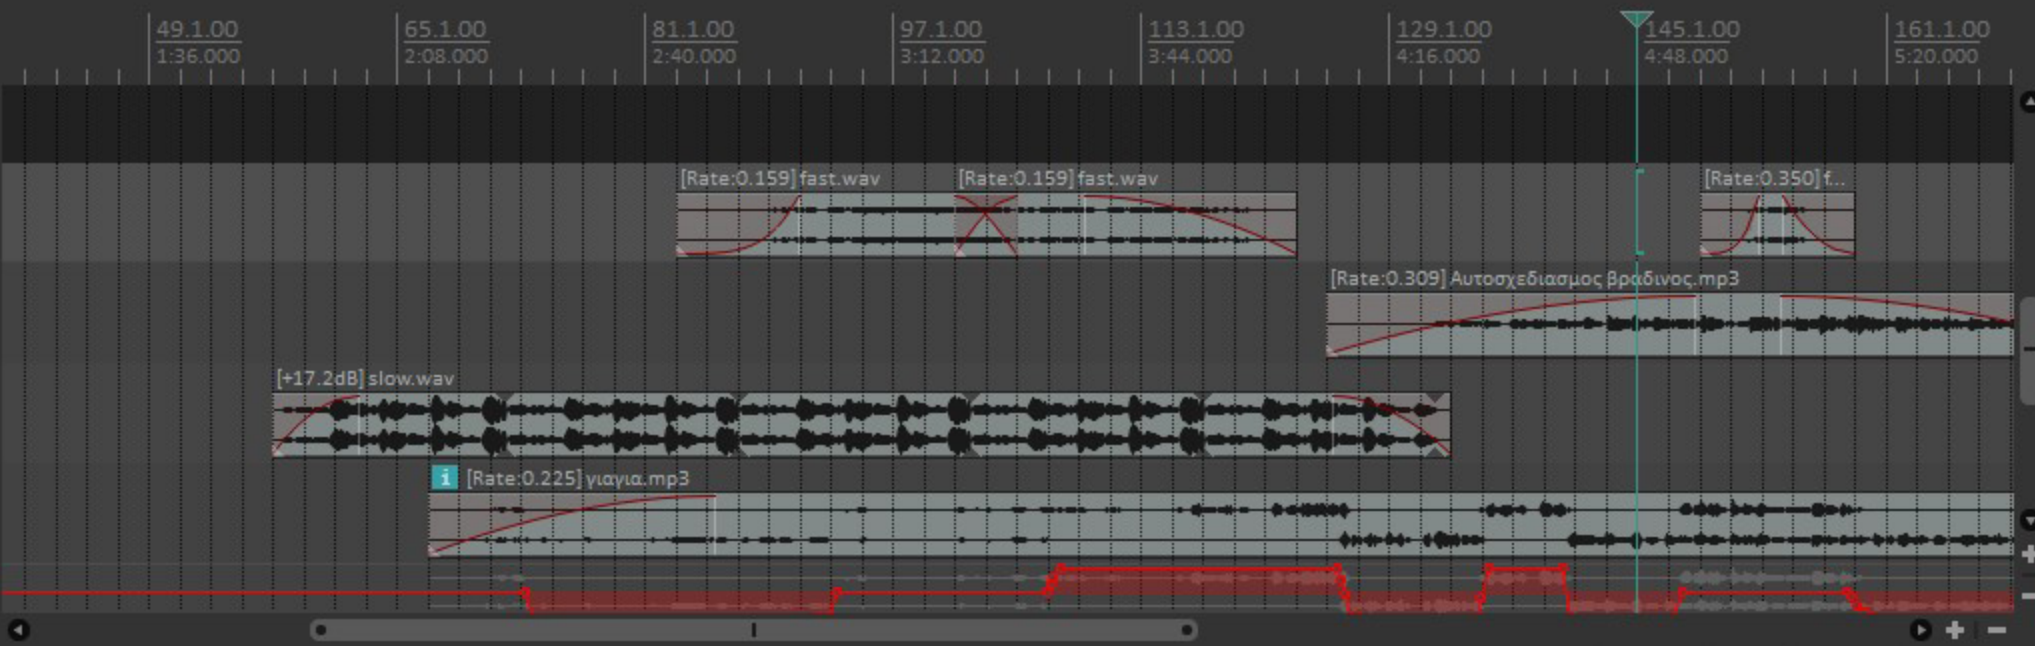

12 6 -6 -12

12 6 -6 -12

18 12 -6 -18

24 18 -6 -24

30 24 -6 -30

36 30 -6 -36

42 36 -6 -42

48 42 -6 -48

Route

REDUCED

7 Αυτοσχεδιασμος βραδινος FX M S

8 fast FX M S
-2.32dB center

9 FX M S

10 slow FX M S

11 γιαλια FX M S

Pan (Pre-FX) 100%R

Move item ignoring time selection

145.1.00 / 4:48.000 [Stopped] Selection: 141.1.00 141.1.00 0.0.00 BPM 120 4/4 GLOBAL none Rate: 1.0

Mixer section with 13 channels (1-13) and a MASTER channel. Each channel has volume, pan, and mute/solo controls.