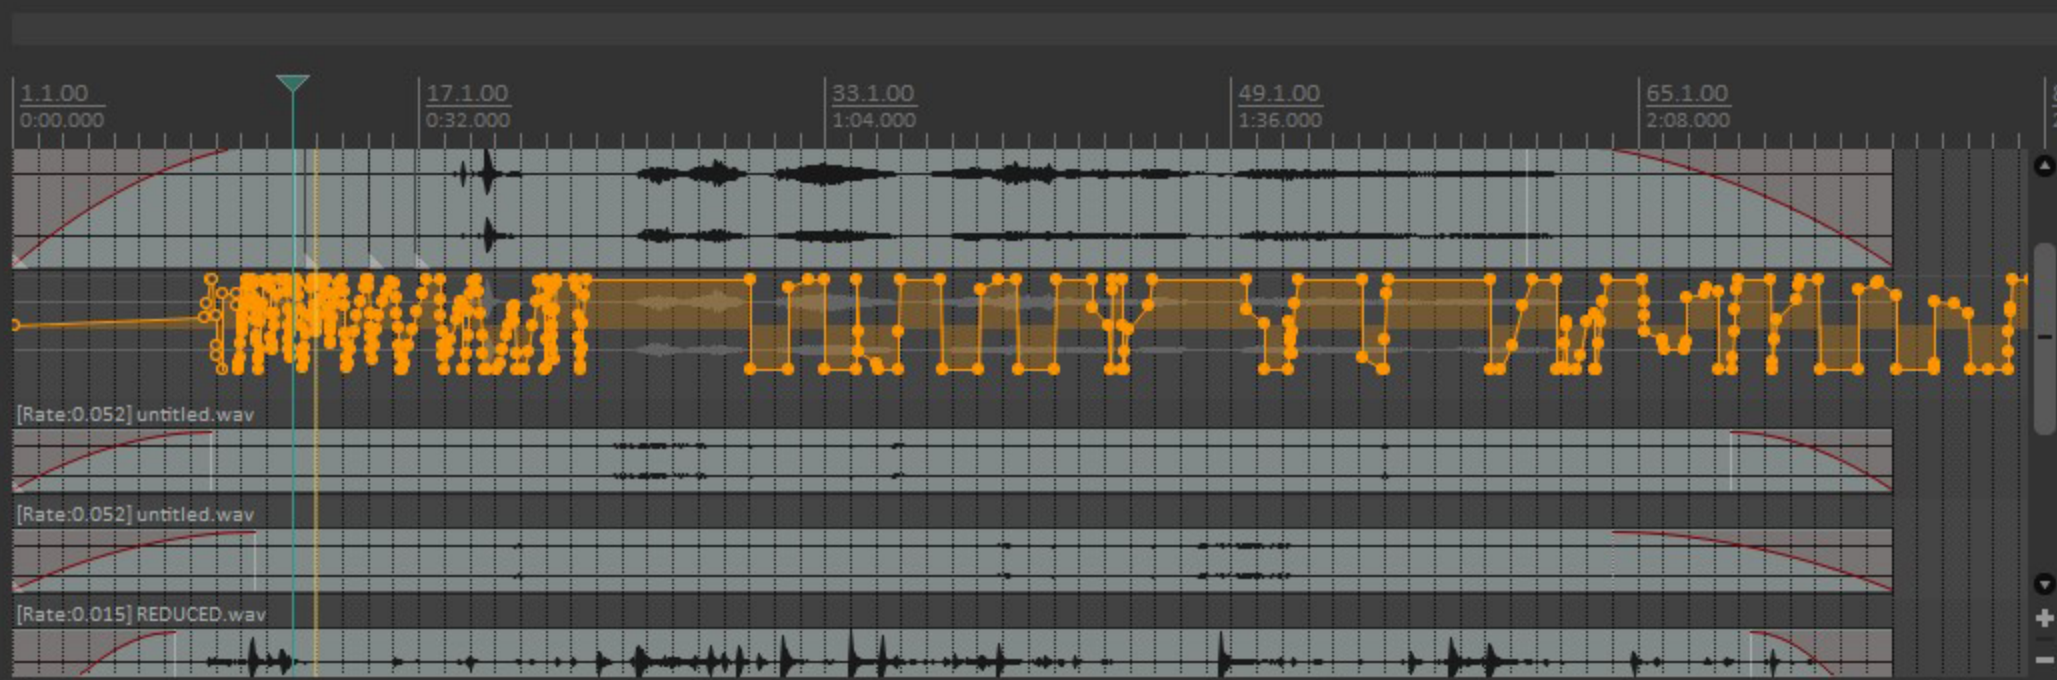

2 trim

Pan 2%R

3 FX

4 FX

REDUCED FX

Track 1 [items] 4

12.4.70 / 0:23.848 [Playing]

Selection: 129.100 129.100 0.000

30 24 -6 -30

36 30 -6 -36

42 36 -6 -42

48 42 -6 -48

Route

trim

MASTER

1 2 3 4 5