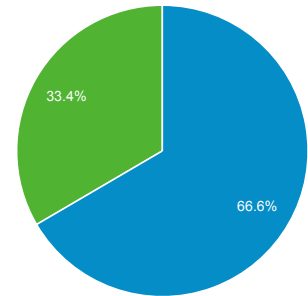

13 Oct 2007 - 31 Dec 2007
Compare to: 25 Jul 2007 - 12 Oct 2007

Audience Overview

All Users
+100.00% Sessions

Overview

13-Oct-2007 - 31-Dec-2007: Sessions
25-Jul-2007 - 12-Oct-2007: Sessions

Returning Visitor New Visitor

13-Oct-2007 - 31-Dec-2007

25-Jul-2007 - 12-Oct-2007

There is no data for this view.

Language	Sessions	% Sessions
1. el		
13-Oct-2007 - 31-Dec-2007	31,768	69.99%
25-Jul-2007 - 12-Oct-2007	0	0.00%
% Change	100.00%	100.00%
2. en-us		
13-Oct-2007 - 31-Dec-2007	10,642	23.45%
25-Jul-2007 - 12-Oct-2007	0	0.00%
% Change	100.00%	100.00%
3. en		
13-Oct-2007 - 31-Dec-2007	859	1.89%
25-Jul-2007 - 12-Oct-2007	0	0.00%
% Change	100.00%	100.00%
4. en-gb		
13-Oct-2007 - 31-Dec-2007	550	1.21%
25-Jul-2007 - 12-Oct-2007	0	0.00%
% Change	100.00%	100.00%