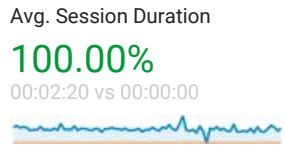

13 Oct 2007 - 31 Dec 2007
Compare to: 25 Jul 2007 - 12 Oct 2007

Audience Overview

All Users
+100.00% Sessions

Overview

13-Oct-2007 - 31-Dec-2007: Sessions
25-Jul-2007 - 12-Oct-2007: Sessions

Returning Visitor New Visitor