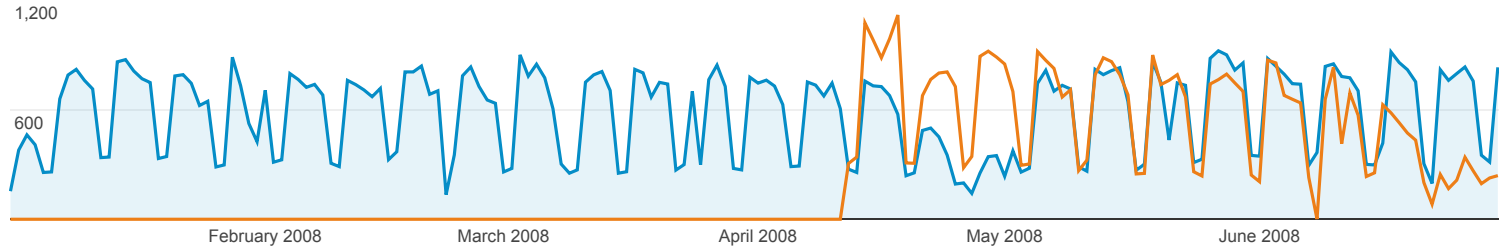

1 Jan 2008 - 30 Jun 2008
Compare to: 3 Jul 2007 - 31 Dec 2007

Audience Overview

All Users
+0.00% Sessions

Overview

01-Jan-2008 - 30-Jun-2008: Sessions
03-Jul-2007 - 31-Dec-2007: Sessions

Sessions
133.17%
105,829 vs 45,387

Users
146.19%
37,487 vs 15,227

Page Views
126.28%
281,714 vs 124,497

Pages/Session
-2.95%
2.66 vs 2.74

Avg. Session Duration
3.32%
00:02:25 vs 00:02:20

Bounce Rate
3.11%
41.35% vs 40.11%

% New Sessions
-1.18%
33.00% vs 33.39%

Returning Visitor New Visitor

01-Jan-2008 - 30-Jun-2008

03-Jul-2007 - 31-Dec-2007

Language

Sessions % Sessions

1. el

01-Jan-2008 - 30-Jun-2008	71,866	67.91%
03-Jul-2007 - 31-Dec-2007	31,768	69.99%
% Change	126.22%	-2.98%