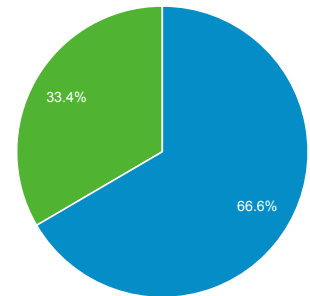

1 Jan 2008 - 30 Jun 2008
Compare to: 3 Jul 2007 - 31 Dec 2007

Audience Overview

All Users
+0.00% Sessions

Overview

01-Jan-2008 - 30-Jun-2008: Sessions
03-Jul-2007 - 31-Dec-2007: Sessions

Sessions
133.17%
105,829 vs 45,387

Users
146.19%
37,487 vs 15,227

Page Views
126.28%
281,714 vs 124,497

Pages/Session
-2.95%
2.66 vs 2.74

Avg. Session Duration
3.32%
00:02:25 vs 00:02:20

Bounce Rate
3.11%
41.35% vs 40.11%

% New Sessions
-1.18%
33.00% vs 33.39%

Returning Visitor New Visitor

01-Jan-2008 - 30-Jun-2008

03-Jul-2007 - 31-Dec-2007

Language

Sessions % Sessions

1. el

01-Jan-2008 - 30-Jun-2008	71,866	67.91%
03-Jul-2007 - 31-Dec-2007	31,768	69.99%
% Change	126.22%	-2.98%