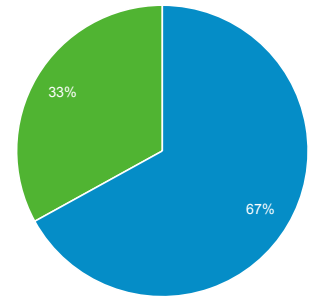

1 Jan 2008 - 30 Jun 2008
Compare to: 3 Jul 2007 - 31 Dec 2007

Audience Overview

All Users
+0.00% Sessions

Overview

01-Jan-2008 - 30-Jun-2008: Sessions
03-Jul-2007 - 31-Dec-2007: Sessions

Sessions
133.17%
105,829 vs 45,387

Users
146.19%
37,487 vs 15,227

Page Views
126.28%
281,714 vs 124,497

Pages/Session
-2.95%
2.66 vs 2.74

Avg. Session Duration
3.32%
00:02:25 vs 00:02:20

Bounce Rate
3.11%
41.35% vs 40.11%

% New Sessions
-1.18%
33.00% vs 33.39%

Returning Visitor New Visitor

01-Jan-2008 - 30-Jun-2008

03-Jul-2007 - 31-Dec-2007

Language

Sessions % Sessions

1. el

01-Jan-2008 - 30-Jun-2008	71,866	67.91%
03-Jul-2007 - 31-Dec-2007	31,768	69.99%
% Change	126.22%	-2.98%