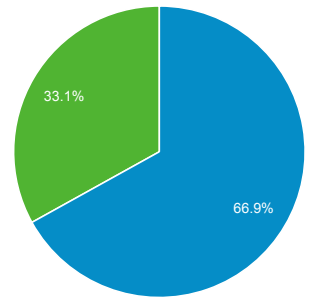

1 Jul 2008 - 31 Dec 2008
Compare to: 30 Dec 2007 - 30 Jun 2008

Audience Overview

All Users
+0.00% Sessions

Overview

01-Jul-2008 - 31-Dec-2008: ● Sessions
30-Dec-2007 - 30-Jun-2008: ● Sessions

Sessions 6.14% 112,818 vs 106,292	Users 11.94% 42,157 vs 37,662	Page Views 8.79% 307,841 vs 282,969
Pages/Session 2.50% 2.73 vs 2.66	Avg. Session Duration 4.02% 00:02:31 vs 00:02:25	Bounce Rate 1.04% 41.79% vs 41.36%
% New Sessions 2.94% 34.01% vs 33.04%		

■ Returning Visitor ■ New Visitor

01-Jul-2008 - 31-Dec-2008

30-Dec-2007 - 30-Jun-2008

Language	Sessions	% Sessions
1. el		
01-Jul-2008 - 31-Dec-2008	76,260	67.60%
30-Dec-2007 - 30-Jun-2008	72,145	67.87%
% Change	5.70%	-0.41%
2. en-us		
01-Jul-2008 - 31-Dec-2008	28,662	25.41%
30-Dec-2007 - 30-Jun-2008	25,570	24.06%
% Change	12.09%	5.61%
3. en-gb		
01-Jul-2008 - 31-Dec-2008	2,319	2.06%
30-Dec-2007 - 30-Jun-2008	1,941	1.83%
% Change	19.47%	12.56%
4. en		