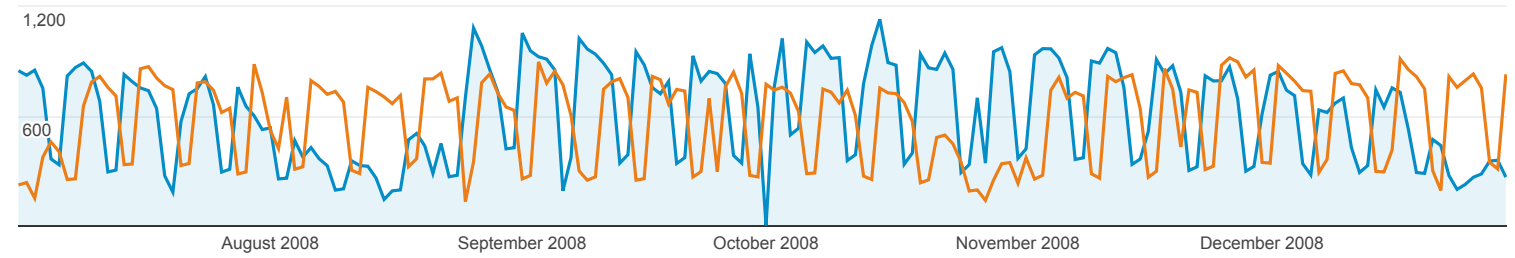

1 Jul 2008 - 31 Dec 2008
Compare to: 30 Dec 2007 - 30 Jun 2008

Audience Overview

All Users
+0.00% Sessions

Overview

01-Jul-2008 - 31-Dec-2008: ● Sessions
30-Dec-2007 - 30-Jun-2008: ● Sessions

Sessions 6.14% 112,818 vs 106,292	Users 11.94% 42,157 vs 37,662	Page Views 8.79% 307,841 vs 282,969
Pages/Session 2.50% 2.73 vs 2.66	Avg. Session Duration 4.02% 00:02:31 vs 00:02:25	Bounce Rate 1.04% 41.79% vs 41.36%
% New Sessions 2.94% 34.01% vs 33.04%		

■ Returning Visitor ■ New Visitor

01-Jul-2008 - 31-Dec-2008

30-Dec-2007 - 30-Jun-2008

Language	Sessions	% Sessions
1. el		
01-Jul-2008 - 31-Dec-2008	76,260	67.60%
30-Dec-2007 - 30-Jun-2008	72,145	67.87%
% Change	5.70%	-0.41%
2. en-us		
01-Jul-2008 - 31-Dec-2008	28,662	25.41%
30-Dec-2007 - 30-Jun-2008	25,570	24.06%
% Change	12.09%	5.61%
3. en-gb		
01-Jul-2008 - 31-Dec-2008	2,319	2.06%
30-Dec-2007 - 30-Jun-2008	1,941	1.83%
% Change	19.47%	12.56%
4. en		