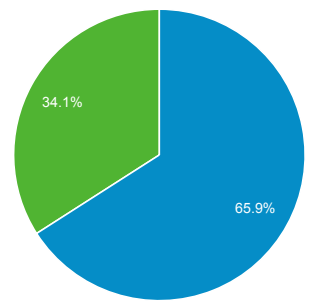

1 Jul 2008 - 31 Dec 2008
Compare to: 30 Dec 2007 - 30 Jun 2008

Audience Overview

All Users
+0.00% Sessions

Overview

01-Jul-2008 - 31-Dec-2008: ● Sessions
30-Dec-2007 - 30-Jun-2008: ● Sessions

Sessions 6.14% 112,818 vs 106,292	Users 11.94% 42,157 vs 37,662	Page Views 8.79% 307,841 vs 282,969
Pages/Session 2.50% 2.73 vs 2.66	Avg. Session Duration 4.02% 00:02:31 vs 00:02:25	Bounce Rate 1.04% 41.79% vs 41.36%
% New Sessions 2.94% 34.01% vs 33.04%		

■ Returning Visitor ■ New Visitor

01-Jul-2008 - 31-Dec-2008

30-Dec-2007 - 30-Jun-2008

Language	Sessions	% Sessions
1. el		
01-Jul-2008 - 31-Dec-2008	76,260	67.60%
30-Dec-2007 - 30-Jun-2008	72,145	67.87%
% Change	5.70%	-0.41%
2. en-us		
01-Jul-2008 - 31-Dec-2008	28,662	25.41%
30-Dec-2007 - 30-Jun-2008	25,570	24.06%
% Change	12.09%	5.61%
3. en-gb		
01-Jul-2008 - 31-Dec-2008	2,319	2.06%
30-Dec-2007 - 30-Jun-2008	1,941	1.83%
% Change	19.47%	12.56%
4. en		