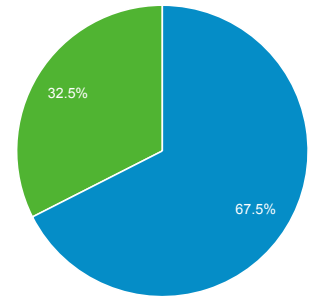

Users
9.57%
45,101 vs 41,161

Page Views
3.52%
311,474 vs 300,879

Pages/Session
-9.13%
2.48 vs 2.73

Avg. Session Duration
-13.22%
00:02:11 vs 00:02:31

Bounce Rate
5.90%
44.28% vs 41.81%

% New Sessions
-4.26%
32.44% vs 33.88%

Returning Visitor (blue) New Visitor (green)

01-Jan-2009 - 30-Jun-2009

04-Jul-2008 - 31-Dec-2008

Language

Sessions % Sessions

1. el

01-Jan-2009 - 30-Jun-2009	86,454	68.81%
04-Jul-2008 - 31-Dec-2008	74,536	67.58%
% Change	15.99%	1.82%