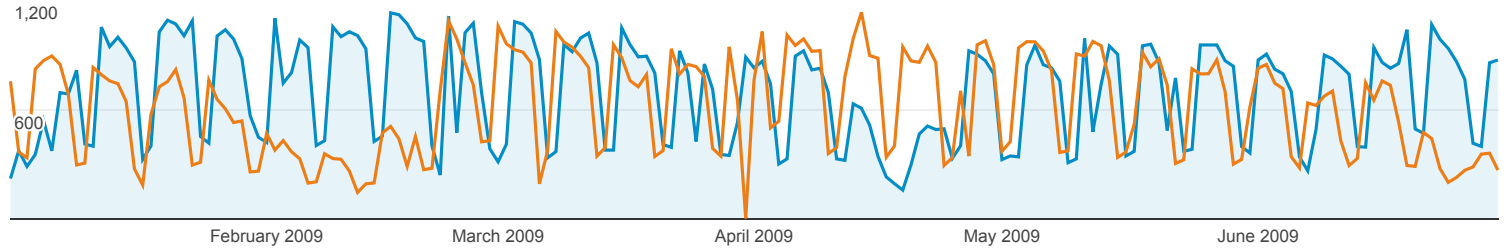

1 Jan 2009 - 30 Jun 2009
Compare to: 4 Jul 2008 - 31 Dec 2008

Audience Overview

All Users
+0.00% Sessions

Overview

01-Jan-2009 - 30-Jun-2009: Sessions
04-Jul-2008 - 31-Dec-2008: Sessions

Sessions
13.92%
125,648 vs 110,296

Users
9.57%
45,101 vs 41,161

Page Views
3.52%
311,474 vs 300,879

Pages/Session
-9.13%
2.48 vs 2.73

Avg. Session Duration
-13.22%
00:02:11 vs 00:02:31

Bounce Rate
5.90%
44.28% vs 41.81%

% New Sessions
-4.26%
32.44% vs 33.88%

Returning Visitor (blue) New Visitor (green)

01-Jan-2009 - 30-Jun-2009

04-Jul-2008 - 31-Dec-2008

Language

Sessions % Sessions

1. el

01-Jan-2009 - 30-Jun-2009	86,454	68.81%
04-Jul-2008 - 31-Dec-2008	74,536	67.58%
% Change	15.99%	1.82%