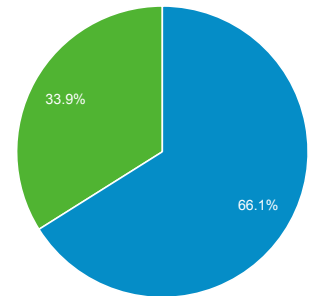

Users
9.57%
45,101 vs 41,161

Page Views
3.52%
311,474 vs 300,879

Pages/Session
-9.13%
2.48 vs 2.73

Avg. Session Duration
-13.22%
00:02:11 vs 00:02:31

Bounce Rate
5.90%
44.28% vs 41.81%

% New Sessions
-4.26%
32.44% vs 33.88%

Returning Visitor (blue) New Visitor (green)

01-Jan-2009 - 30-Jun-2009

04-Jul-2008 - 31-Dec-2008

Language

Sessions % Sessions

1. el

01-Jan-2009 - 30-Jun-2009	86,454	68.81%
04-Jul-2008 - 31-Dec-2008	74,536	67.58%
% Change	15.99%	1.82%