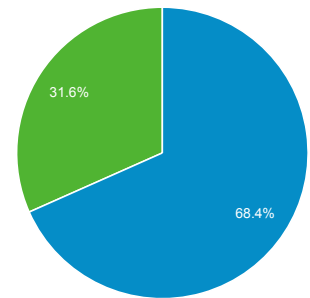

1 Jan 2010 - 30 Jun 2010
Compare to: 4 Jul 2009 - 31 Dec 2009

Audience Overview

All Users
+0.00% Sessions

Overview

01-Jan-2010 - 30-Jun-2010: ● Sessions
04-Jul-2009 - 31-Dec-2009: ● Sessions

Sessions 15.99% 147,436 vs 127,108	Users 11.07% 52,175 vs 46,975	Page Views 10.20% 355,531 vs 322,615
Pages/Session -4.99% 2.41 vs 2.54	Avg. Session Duration -5.57% 00:02:14 vs 00:02:22	Bounce Rate 7.17% 46.46% vs 43.35%
% New Sessions -4.04% 31.61% vs 32.94%		

■ Returning Visitor ■ New Visitor

01-Jan-2010 - 30-Jun-2010

04-Jul-2009 - 31-Dec-2009

Language	Sessions	% Sessions
1. el		
01-Jan-2010 - 30-Jun-2010	97,840	66.36%
04-Jul-2009 - 31-Dec-2009	86,809	68.30%
% Change	12.71%	-2.83%
2. en-us		
01-Jan-2010 - 30-Jun-2010	36,305	24.62%
04-Jul-2009 - 31-Dec-2009	30,001	23.60%
% Change	21.01%	4.33%
3. en-gb		
01-Jan-2010 - 30-Jun-2010	3,495	2.37%
04-Jul-2009 - 31-Dec-2009	3,264	2.57%
% Change	7.08%	-7.69%
4. el-gr		