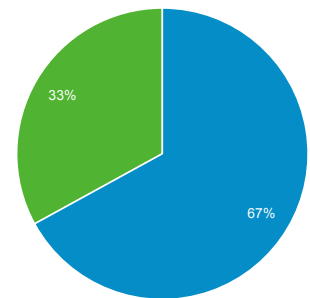

1 Jan 2010 - 30 Jun 2010
Compare to: 4 Jul 2009 - 31 Dec 2009

Audience Overview

All Users
+0.00% Sessions

Overview

01-Jan-2010 - 30-Jun-2010: ● Sessions
04-Jul-2009 - 31-Dec-2009: ● Sessions

Sessions 15.99% 147,436 vs 127,108	Users 11.07% 52,175 vs 46,975	Page Views 10.20% 355,531 vs 322,615
Pages/Session -4.99% 2.41 vs 2.54	Avg. Session Duration -5.57% 00:02:14 vs 00:02:22	Bounce Rate 7.17% 46.46% vs 43.35%
% New Sessions -4.04% 31.61% vs 32.94%		

■ Returning Visitor ■ New Visitor

01-Jan-2010 - 30-Jun-2010

04-Jul-2009 - 31-Dec-2009

Language	Sessions	% Sessions
1. el		
01-Jan-2010 - 30-Jun-2010	97,840	66.36%
04-Jul-2009 - 31-Dec-2009	86,809	68.30%
% Change	12.71%	-2.83%
2. en-us		
01-Jan-2010 - 30-Jun-2010	36,305	24.62%
04-Jul-2009 - 31-Dec-2009	30,001	23.60%
% Change	21.01%	4.33%
3. en-gb		
01-Jan-2010 - 30-Jun-2010	3,495	2.37%
04-Jul-2009 - 31-Dec-2009	3,264	2.57%
% Change	7.08%	-7.69%
4. el-gr		