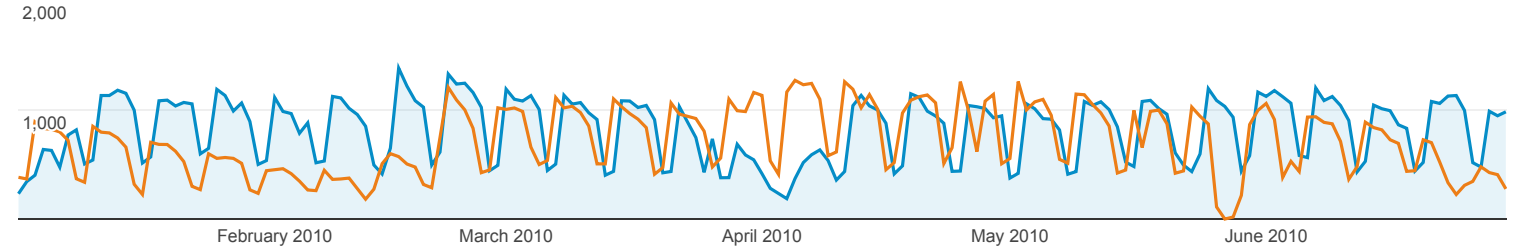

1 Jan 2010 - 30 Jun 2010
Compare to: 4 Jul 2009 - 31 Dec 2009

Audience Overview

All Users
+0.00% Sessions

Overview

01-Jan-2010 - 30-Jun-2010: ● Sessions
04-Jul-2009 - 31-Dec-2009: ● Sessions

Sessions 15.99% 147,436 vs 127,108	Users 11.07% 52,175 vs 46,975	Page Views 10.20% 355,531 vs 322,615
Pages/Session -4.99% 2.41 vs 2.54	Avg. Session Duration -5.57% 00:02:14 vs 00:02:22	Bounce Rate 7.17% 46.46% vs 43.35%
% New Sessions -4.04% 31.61% vs 32.94%		

■ Returning Visitor ■ New Visitor

01-Jan-2010 - 30-Jun-2010

04-Jul-2009 - 31-Dec-2009

Language	Sessions	% Sessions
1. el		
01-Jan-2010 - 30-Jun-2010	97,840	66.36%
04-Jul-2009 - 31-Dec-2009	86,809	68.30%
% Change	12.71%	-2.83%
2. en-us		
01-Jan-2010 - 30-Jun-2010	36,305	24.62%
04-Jul-2009 - 31-Dec-2009	30,001	23.60%
% Change	21.01%	4.33%
3. en-gb		
01-Jan-2010 - 30-Jun-2010	3,495	2.37%
04-Jul-2009 - 31-Dec-2009	3,264	2.57%
% Change	7.08%	-7.69%
4. el-gr		