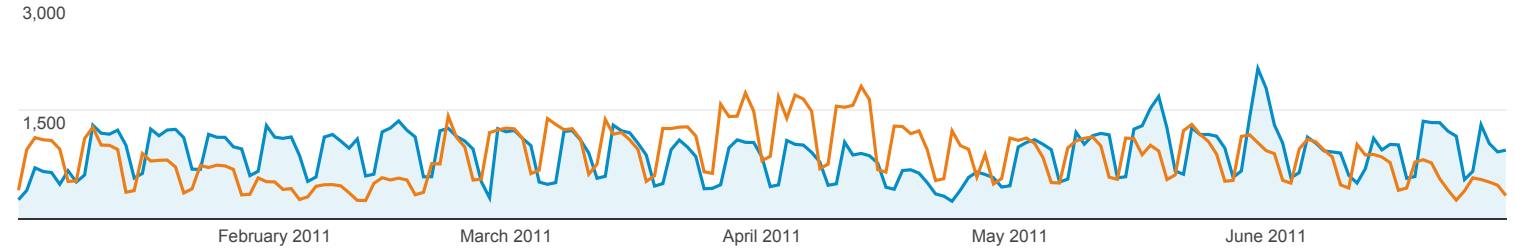

1 Jan 2011 - 30 Jun 2011
Compare to: 4 Jul 2010 - 31 Dec 2010

Audience Overview

All Users
+0.00% Sessions

Overview

01-Jan-2011 - 30-Jun-2011: ● Sessions
04-Jul-2010 - 31-Dec-2010: ● Sessions

Sessions 3.94% 161,444 vs 155,323	Users 2.67% 57,307 vs 55,816	Page Views -3.88% 382,376 vs 397,801
Pages/Session -7.52% 2.37 vs 2.56	Avg. Session Duration -7.39% 00:02:20 vs 00:02:31	Bounce Rate 8.19% 47.41% vs 43.82%
% New Sessions -0.86% 31.72% vs 32.00%		

■ Returning Visitor ■ New Visitor

01-Jan-2011 - 30-Jun-2011

04-Jul-2010 - 31-Dec-2010

Language	Sessions	% Sessions
1. el		
01-Jan-2011 - 30-Jun-2011	106,841	66.18%
04-Jul-2010 - 31-Dec-2010	105,006	67.60%
% Change	1.75%	-2.11%
2. en-us		
01-Jan-2011 - 30-Jun-2011	37,170	23.02%
04-Jul-2010 - 31-Dec-2010	36,223	23.32%
% Change	2.61%	-1.28%
3. en-gb		
01-Jan-2011 - 30-Jun-2011	4,759	2.95%
04-Jul-2010 - 31-Dec-2010	3,860	2.49%
% Change	23.29%	18.62%
4. el-gr		