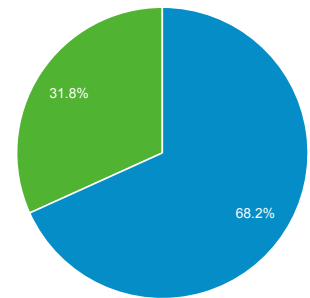

1 Jan 2011 - 30 Jun 2011
Compare to: 4 Jul 2010 - 31 Dec 2010

Audience Overview

All Users
+0.00% Sessions

Overview

01-Jan-2011 - 30-Jun-2011: ● Sessions
04-Jul-2010 - 31-Dec-2010: ● Sessions

Sessions 3.94% 161,444 vs 155,323	Users 2.67% 57,307 vs 55,816	Page Views -3.88% 382,376 vs 397,801
Pages/Session -7.52% 2.37 vs 2.56	Avg. Session Duration -7.39% 00:02:20 vs 00:02:31	Bounce Rate 8.19% 47.41% vs 43.82%
% New Sessions -0.86% 31.72% vs 32.00%		

■ Returning Visitor ■ New Visitor

01-Jan-2011 - 30-Jun-2011

04-Jul-2010 - 31-Dec-2010

Language	Sessions	% Sessions
1. el		
01-Jan-2011 - 30-Jun-2011	106,841	66.18%
04-Jul-2010 - 31-Dec-2010	105,006	67.60%
% Change	1.75%	-2.11%
2. en-us		
01-Jan-2011 - 30-Jun-2011	37,170	23.02%
04-Jul-2010 - 31-Dec-2010	36,223	23.32%
% Change	2.61%	-1.28%
3. en-gb		
01-Jan-2011 - 30-Jun-2011	4,759	2.95%
04-Jul-2010 - 31-Dec-2010	3,860	2.49%
% Change	23.29%	18.62%
4. el-gr		