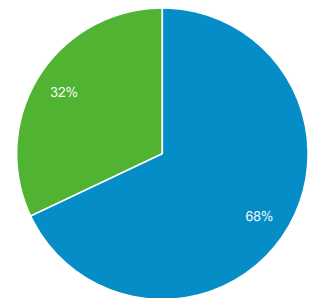

1 Jan 2011 - 30 Jun 2011
Compare to: 4 Jul 2010 - 31 Dec 2010

Audience Overview

All Users
+0.00% Sessions

Overview

01-Jan-2011 - 30-Jun-2011: ● Sessions
04-Jul-2010 - 31-Dec-2010: ● Sessions

Sessions 3.94% 161,444 vs 155,323	Users 2.67% 57,307 vs 55,816	Page Views -3.88% 382,376 vs 397,801
Pages/Session -7.52% 2.37 vs 2.56	Avg. Session Duration -7.39% 00:02:20 vs 00:02:31	Bounce Rate 8.19% 47.41% vs 43.82%
% New Sessions -0.86% 31.72% vs 32.00%		

■ Returning Visitor ■ New Visitor

01-Jan-2011 - 30-Jun-2011

04-Jul-2010 - 31-Dec-2010

Language	Sessions	% Sessions
1. el		
01-Jan-2011 - 30-Jun-2011	106,841	66.18%
04-Jul-2010 - 31-Dec-2010	105,006	67.60%
% Change	1.75%	-2.11%
2. en-us		
01-Jan-2011 - 30-Jun-2011	37,170	23.02%
04-Jul-2010 - 31-Dec-2010	36,223	23.32%
% Change	2.61%	-1.28%
3. en-gb		
01-Jan-2011 - 30-Jun-2011	4,759	2.95%
04-Jul-2010 - 31-Dec-2010	3,860	2.49%
% Change	23.29%	18.62%
4. el-gr		