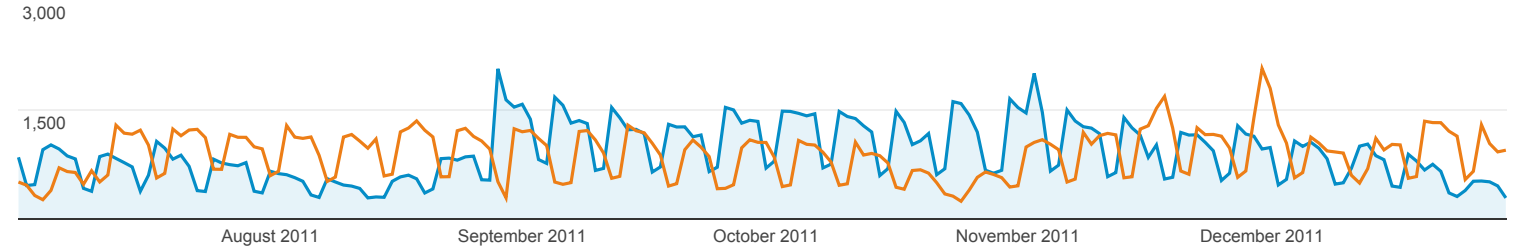

# Audience Overview

1 Jul 2011 - 31 Dec 2011  
Compare to: 29 Dec 2010 - 30 Jun 2011

**All Users**  
+0.00% Sessions

Overview

01-Jul-2011 - 31-Dec-2011: ● Sessions  
29-Dec-2010 - 30-Jun-2011: ● Sessions

<b>Sessions</b> <b>2.17%</b> 166,263 vs 162,739	<b>Users</b> <b>-2.43%</b> 56,354 vs 57,760	<b>Page Views</b> <b>7.04%</b> 412,589 vs 385,441
<b>Pages/Session</b> <b>4.77%</b> 2.48 vs 2.37	<b>Avg. Session Duration</b> <b>2.82%</b> 00:02:23 vs 00:02:20	<b>Bounce Rate</b> <b>-4.21%</b> 45.42% vs 47.42%
<b>% New Sessions</b> <b>-4.62%</b> 30.27% vs 31.74%		

■ Returning Visitor ■ New Visitor

01-Jul-2011 - 31-Dec-2011

29-Dec-2010 - 30-Jun-2011

Language	Sessions	% Sessions
1. <a href="#">el</a>		
01-Jul-2011 - 31-Dec-2011	92,072	55.38%
29-Dec-2010 - 30-Jun-2011	107,712	66.19%
<b>% Change</b>	<b>-14.52%</b>	<b>-16.33%</b>
2. <a href="#">en-us</a>		
01-Jul-2011 - 31-Dec-2011	34,331	20.65%
29-Dec-2010 - 30-Jun-2011	37,468	23.02%
<b>% Change</b>	<b>-8.37%</b>	<b>-10.31%</b>
3. <a href="#">el-gr</a>		
01-Jul-2011 - 31-Dec-2011	30,209	18.17%
29-Dec-2010 - 30-Jun-2011	4,588	2.82%
<b>% Change</b>	<b>558.44%</b>	<b>544.48%</b>
4. <a href="#">en-gb</a>		