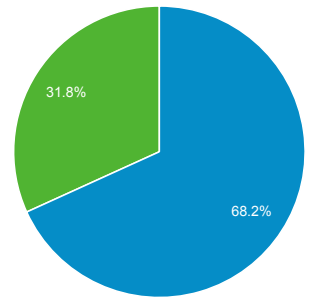

# Audience Overview

1 Jul 2011 - 31 Dec 2011  
Compare to: 29 Dec 2010 - 30 Jun 2011

**All Users**  
+0.00% Sessions

Overview

01-Jul-2011 - 31-Dec-2011: ● Sessions  
29-Dec-2010 - 30-Jun-2011: ● Sessions

<b>Sessions</b> <b>2.17%</b> 166,263 vs 162,739	<b>Users</b> <b>-2.43%</b> 56,354 vs 57,760	<b>Page Views</b> <b>7.04%</b> 412,589 vs 385,441
<b>Pages/Session</b> <b>4.77%</b> 2.48 vs 2.37	<b>Avg. Session Duration</b> <b>2.82%</b> 00:02:23 vs 00:02:20	<b>Bounce Rate</b> <b>-4.21%</b> 45.42% vs 47.42%
<b>% New Sessions</b> <b>-4.62%</b> 30.27% vs 31.74%		

■ Returning Visitor ■ New Visitor

01-Jul-2011 - 31-Dec-2011

29-Dec-2010 - 30-Jun-2011

Language	Sessions	% Sessions
1. <a href="#">el</a>		
01-Jul-2011 - 31-Dec-2011	92,072	55.38%
29-Dec-2010 - 30-Jun-2011	107,712	66.19%
<b>% Change</b>	<b>-14.52%</b>	<b>-16.33%</b>
2. <a href="#">en-us</a>		
01-Jul-2011 - 31-Dec-2011	34,331	20.65%
29-Dec-2010 - 30-Jun-2011	37,468	23.02%
<b>% Change</b>	<b>-8.37%</b>	<b>-10.31%</b>
3. <a href="#">el-gr</a>		
01-Jul-2011 - 31-Dec-2011	30,209	18.17%
29-Dec-2010 - 30-Jun-2011	4,588	2.82%
<b>% Change</b>	<b>558.44%</b>	<b>544.48%</b>
4. <a href="#">en-gb</a>		