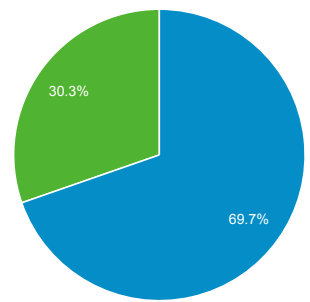

# Audience Overview

1 Jul 2011 - 31 Dec 2011  
Compare to: 29 Dec 2010 - 30 Jun 2011

**All Users**  
+0.00% Sessions

Overview

01-Jul-2011 - 31-Dec-2011: ● Sessions  
29-Dec-2010 - 30-Jun-2011: ● Sessions

<b>Sessions</b> <b>2.17%</b> 166,263 vs 162,739	<b>Users</b> <b>-2.43%</b> 56,354 vs 57,760	<b>Page Views</b> <b>7.04%</b> 412,589 vs 385,441
<b>Pages/Session</b> <b>4.77%</b> 2.48 vs 2.37	<b>Avg. Session Duration</b> <b>2.82%</b> 00:02:23 vs 00:02:20	<b>Bounce Rate</b> <b>-4.21%</b> 45.42% vs 47.42%
<b>% New Sessions</b> <b>-4.62%</b> 30.27% vs 31.74%		

■ Returning Visitor ■ New Visitor

01-Jul-2011 - 31-Dec-2011

29-Dec-2010 - 30-Jun-2011

Language	Sessions	% Sessions
1. <a href="#">el</a>		
01-Jul-2011 - 31-Dec-2011	92,072	55.38%
29-Dec-2010 - 30-Jun-2011	107,712	66.19%
<b>% Change</b>	<b>-14.52%</b>	<b>-16.33%</b>
2. <a href="#">en-us</a>		
01-Jul-2011 - 31-Dec-2011	34,331	20.65%
29-Dec-2010 - 30-Jun-2011	37,468	23.02%
<b>% Change</b>	<b>-8.37%</b>	<b>-10.31%</b>
3. <a href="#">el-gr</a>		
01-Jul-2011 - 31-Dec-2011	30,209	18.17%
29-Dec-2010 - 30-Jun-2011	4,588	2.82%
<b>% Change</b>	<b>558.44%</b>	<b>544.48%</b>
4. <a href="#">en-gb</a>		