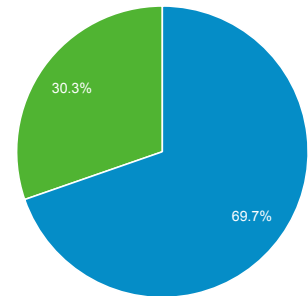

Users
0.28%
56,049 vs 55,890

Page Views
-9.68%
369,703 vs 409,314

Pages/Session
-7.03%
2.31 vs 2.48

Avg. Session Duration
-13.11%
00:02:04 vs 00:02:23

Bounce Rate
9.53%
49.79% vs 45.46%

% New Sessions
3.93%
31.45% vs 30.26%

Returning Visitor New Visitor

01-Jan-2012 - 30-Jun-2012

03-Jul-2011 - 31-Dec-2011

Language

Sessions % Sessions

Language	Period	Sessions	% Sessions
1. el	01-Jan-2012 - 30-Jun-2012	79,730	49.75%
	03-Jul-2011 - 31-Dec-2011	91,306	55.35%
	% Change	-12.68%	-10.12%
2. el-gr	01-Jan-2012 - 30-Jun-2012	36,028	22.48%
	03-Jul-2011 - 31-Dec-2011	30,055	18.22%
	% Change	19.87%	23.39%
3. en-us	01-Jan-2012 - 30-Jun-2012	34,289	21.40%
	03-Jul-2011 - 31-Dec-2011	34,038	20.63%
	% Change	0.74%	3.69%
4. en-gb	01-Jan-2012 - 30-Jun-2012		
	03-Jul-2011 - 31-Dec-2011		
	% Change		