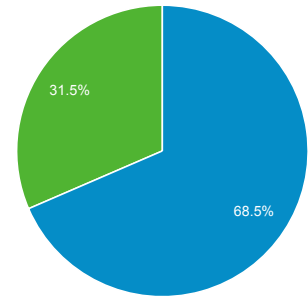

Users
0.28%
56,049 vs 55,890

Page Views
-9.68%
369,703 vs 409,314

Pages/Session
-7.03%
2.31 vs 2.48

Avg. Session Duration
-13.11%
00:02:04 vs 00:02:23

Bounce Rate
9.53%
49.79% vs 45.46%

% New Sessions
3.93%
31.45% vs 30.26%

Returning Visitor New Visitor

01-Jan-2012 - 30-Jun-2012

03-Jul-2011 - 31-Dec-2011

Language

Sessions % Sessions

Language	Period	Sessions	% Sessions
1. el	01-Jan-2012 - 30-Jun-2012	79,730	49.75%
	03-Jul-2011 - 31-Dec-2011	91,306	55.35%
	% Change	-12.68%	-10.12%
2. el-gr	01-Jan-2012 - 30-Jun-2012	36,028	22.48%
	03-Jul-2011 - 31-Dec-2011	30,055	18.22%
	% Change	19.87%	23.39%
3. en-us	01-Jan-2012 - 30-Jun-2012	34,289	21.40%
	03-Jul-2011 - 31-Dec-2011	34,038	20.63%
	% Change	0.74%	3.69%
4. en-gb	01-Jan-2012 - 30-Jun-2012		
	03-Jul-2011 - 31-Dec-2011		
	% Change		