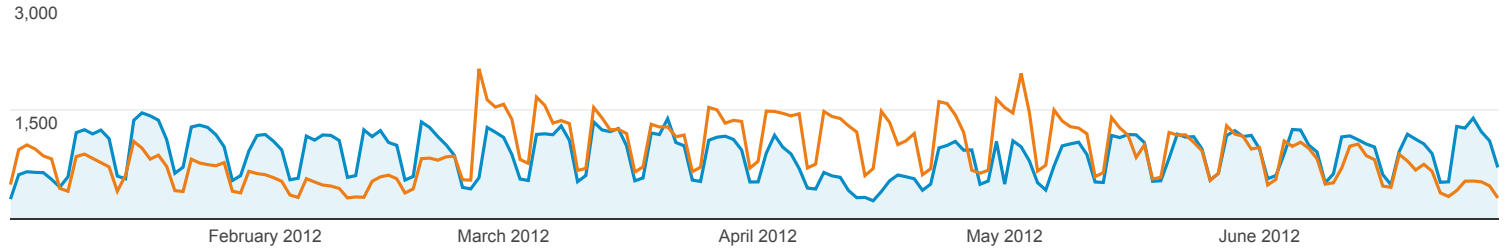

1 Jan 2012 - 30 Jun 2012
Compare to: 03 Jul 2011 - 31 Dec 2011

Audience Overview

All Users
+0.00% Sessions

Overview

01-Jan-2012 - 30-Jun-2012: Sessions
03-Jul-2011 - 31-Dec-2011: Sessions

Sessions
-2.85%
160,260 vs 164,959

Users
0.28%
56,049 vs 55,890

Page Views
-9.68%
369,703 vs 409,314

Pages/Session
-7.03%
2.31 vs 2.48

Avg. Session Duration
-13.11%
00:02:04 vs 00:02:23

Bounce Rate
9.53%
49.79% vs 45.46%

% New Sessions
3.93%
31.45% vs 30.26%