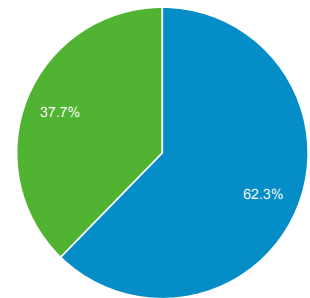

1 Jan 2013 - 31 Aug 2013
Compare to: 3 May 2012 - 31 Dec 2012

Audience Overview

All Users
+0.00% Sessions

Overview

01-Jan-2013 - 31-Aug-2013: Sessions
03-May-2012 - 31-Dec-2012: Sessions

Sessions 50.85% 201,148 vs 133,339	Users 55.06% 79,548 vs 51,300	Page Views 40.10% 459,700 vs 328,123
Pages/Session -7.13% 2.29 vs 2.46	Avg. Session Duration 7.75% 00:02:23 vs 00:02:13	Bounce Rate 2.19% 49.56% vs 48.50%
% New Sessions 9.06% 37.64% vs 34.52%		

Returning Visitor (Blue) | New Visitor (Green)

01-Jan-2013 - 31-Aug-2013

03-May-2012 - 31-Dec-2012

Language	Sessions	% Sessions
1. el		
01-Jan-2013 - 31-Aug-2013	90,533	45.01%
03-May-2012 - 31-Dec-2012	66,663	50.00%
% Change	35.81%	-9.97%
2. el-gr		
01-Jan-2013 - 31-Aug-2013	54,553	27.12%
03-May-2012 - 31-Dec-2012	30,601	22.95%
% Change	78.27%	18.17%
3. en-us		
01-Jan-2013 - 31-Aug-2013	44,401	22.07%
03-May-2012 - 31-Dec-2012	27,969	20.98%
% Change	58.75%	5.23%
4. en		