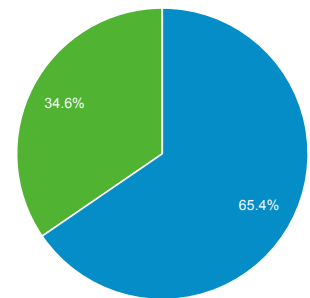

1 Jan 2013 - 31 Aug 2013
Compare to: 3 May 2012 - 31 Dec 2012

Audience Overview

All Users
+0.00% Sessions

Overview

01-Jan-2013 - 31-Aug-2013: Sessions
03-May-2012 - 31-Dec-2012: Sessions

Sessions 50.85% 201,148 vs 133,339	Users 55.06% 79,548 vs 51,300	Page Views 40.10% 459,700 vs 328,123
Pages/Session -7.13% 2.29 vs 2.46	Avg. Session Duration 7.75% 00:02:23 vs 00:02:13	Bounce Rate 2.19% 49.56% vs 48.50%
% New Sessions 9.06% 37.64% vs 34.52%		

Returning Visitor (Blue) | New Visitor (Green)

01-Jan-2013 - 31-Aug-2013

03-May-2012 - 31-Dec-2012

Language	Sessions	% Sessions
1. el		
01-Jan-2013 - 31-Aug-2013	90,533	45.01%
03-May-2012 - 31-Dec-2012	66,663	50.00%
% Change	35.81%	-9.97%
2. el-gr		
01-Jan-2013 - 31-Aug-2013	54,553	27.12%
03-May-2012 - 31-Dec-2012	30,601	22.95%
% Change	78.27%	18.17%
3. en-us		
01-Jan-2013 - 31-Aug-2013	44,401	22.07%
03-May-2012 - 31-Dec-2012	27,969	20.98%
% Change	58.75%	5.23%
4. en		