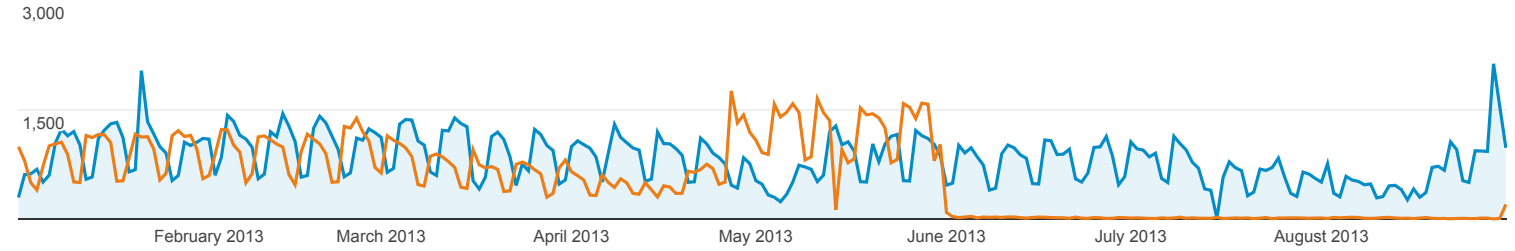

1 Jan 2013 - 31 Aug 2013
Compare to: 3 May 2012 - 31 Dec 2012

Audience Overview

All Users
+0.00% Sessions

Overview

01-Jan-2013 - 31-Aug-2013: Sessions
03-May-2012 - 31-Dec-2012: Sessions

Sessions 50.85% 201,148 vs 133,339	Users 55.06% 79,548 vs 51,300	Page Views 40.10% 459,700 vs 328,123
Pages/Session -7.13% 2.29 vs 2.46	Avg. Session Duration 7.75% 00:02:23 vs 00:02:13	Bounce Rate 2.19% 49.56% vs 48.50%
% New Sessions 9.06% 37.64% vs 34.52%		

Returning Visitor (Blue) | New Visitor (Green)

01-Jan-2013 - 31-Aug-2013

03-May-2012 - 31-Dec-2012

Language	Sessions	% Sessions
1. el		
01-Jan-2013 - 31-Aug-2013	90,533	45.01%
03-May-2012 - 31-Dec-2012	66,663	50.00%
% Change	35.81%	-9.97%
2. el-gr		
01-Jan-2013 - 31-Aug-2013	54,553	27.12%
03-May-2012 - 31-Dec-2012	30,601	22.95%
% Change	78.27%	18.17%
3. en-us		
01-Jan-2013 - 31-Aug-2013	44,401	22.07%
03-May-2012 - 31-Dec-2012	27,969	20.98%
% Change	58.75%	5.23%
4. en		