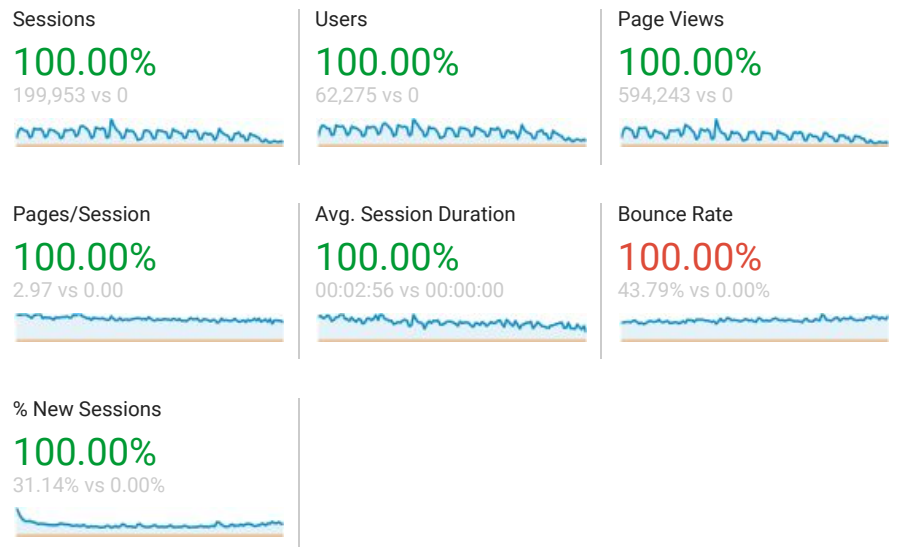

Audience Overview

1 Sep 2013 - 31 Dec 2013
Compare to: 2 May 2013 - 31 Aug 2013

All Users
+100.00% Sessions

Overview

01-Sep-2013 - 31-Dec-2013: Sessions
02-May-2013 - 31-Aug-2013: Sessions

Returning Visitor (blue) | New Visitor (green)