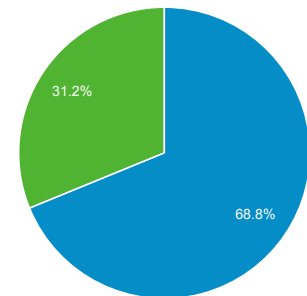

Audience Overview

1 Sep 2013 - 31 Dec 2013
Compare to: 2 May 2013 - 31 Aug 2013

All Users
+100.00% Sessions

Overview

01-Sep-2013 - 31-Dec-2013: Sessions
02-May-2013 - 31-Aug-2013: Sessions

Returning Visitor (blue) | New Visitor (green)

01-Sep-2013 - 31-Dec-2013

02-May-2013 - 31-Aug-2013

There is no data for this view.

Language	Sessions	% Sessions
1. el		
01-Sep-2013 - 31-Dec-2013	92,369	46.20%
02-May-2013 - 31-Aug-2013	0	0.00%
% Change	100.00%	100.00%
2. el-gr		
01-Sep-2013 - 31-Dec-2013	55,266	27.64%
02-May-2013 - 31-Aug-2013	0	0.00%
% Change	100.00%	100.00%
3. en-us		
01-Sep-2013 - 31-Dec-2013	41,634	20.82%
02-May-2013 - 31-Aug-2013	0	0.00%
% Change	100.00%	100.00%
4. en		
01-Sep-2013 - 31-Dec-2013	4,531	2.27%
02-May-2013 - 31-Aug-2013	0	0.00%
% Change	100.00%	100.00%