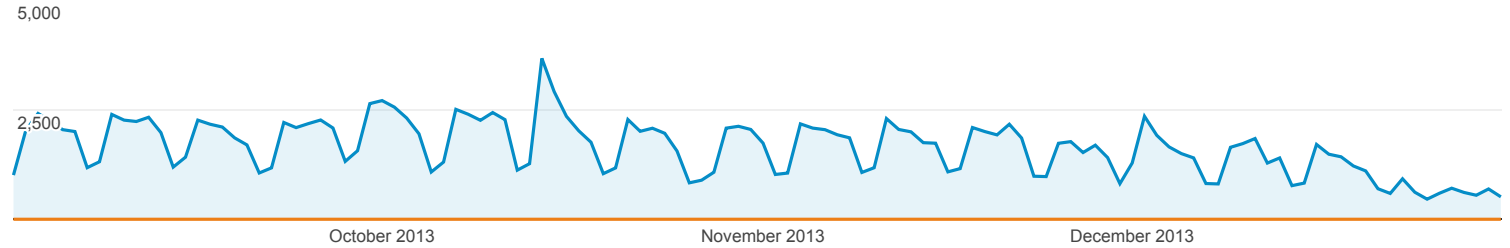

Audience Overview

1 Sep 2013 - 31 Dec 2013
Compare to: 2 May 2013 - 31 Aug 2013

All Users
+100.00% Sessions

Overview

01-Sep-2013 - 31-Dec-2013: Sessions
02-May-2013 - 31-Aug-2013: Sessions

Returning Visitor (blue) | New Visitor (green)