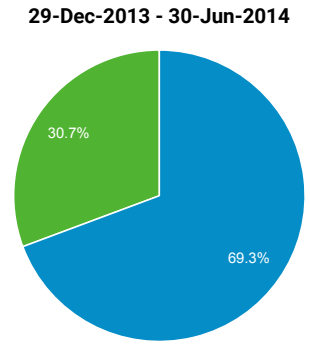

1 Jul 2014 - 31 Dec 2014
Compare to: 29 Dec 2013 - 30 Jun 2014

Audience Overview

All Users
+0.00% Sessions

Overview

01-Jul-2014 - 31-Dec-2014: ● Sessions
29-Dec-2013 - 30-Jun-2014: ● Sessions

Sessions -17.92% 217,249 vs 264,677	Users -6.30% 81,806 vs 87,308	Page Views -14.28% 629,173 vs 734,021
Pages/Session 4.43% 2.90 vs 2.77	Avg. Session Duration 3.03% 00:02:45 vs 00:02:40	Bounce Rate -4.38% 45.80% vs 47.90%
% New Sessions 13.57% 34.79% vs 30.63%		

■ Returning Visitor ■ New Visitor

Language	Sessions	% Sessions
1. el		
01-Jul-2014 - 31-Dec-2014	100,235	46.14%
29-Dec-2013 - 30-Jun-2014	119,689	45.22%
% Change	-16.25%	2.03%
2. el-gr		
01-Jul-2014 - 31-Dec-2014	63,868	29.40%
29-Dec-2013 - 30-Jun-2014	72,726	27.48%
% Change	-12.18%	6.99%
3. en-us		
01-Jul-2014 - 31-Dec-2014	41,887	19.28%
29-Dec-2013 - 30-Jun-2014	58,326	22.04%
% Change	-28.18%	-12.51%
4. en		