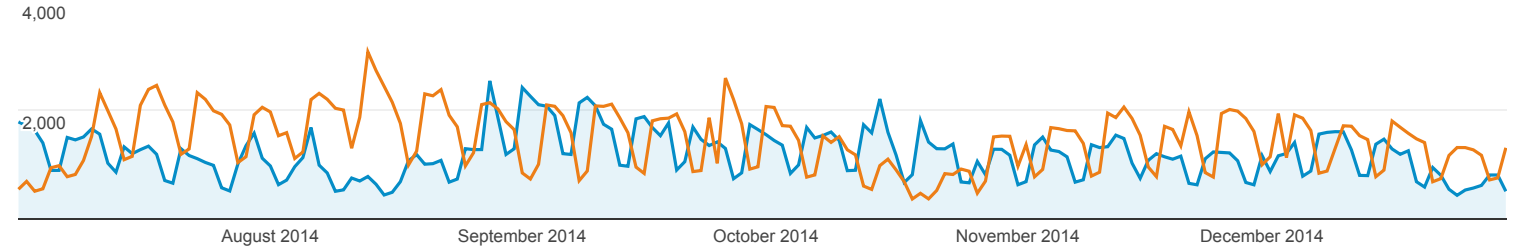

1 Jul 2014 - 31 Dec 2014
Compare to: 29 Dec 2013 - 30 Jun 2014

Audience Overview

All Users
+0.00% Sessions

Overview

01-Jul-2014 - 31-Dec-2014: ● Sessions
29-Dec-2013 - 30-Jun-2014: ● Sessions

Sessions -17.92% 217,249 vs 264,677	Users -6.30% 81,806 vs 87,308	Page Views -14.28% 629,173 vs 734,021
Pages/Session 4.43% 2.90 vs 2.77	Avg. Session Duration 3.03% 00:02:45 vs 00:02:40	Bounce Rate -4.38% 45.80% vs 47.90%
% New Sessions 13.57% 34.79% vs 30.63%		

■ Returning Visitor ■ New Visitor

Language	Sessions	% Sessions
1. el		
01-Jul-2014 - 31-Dec-2014	100,235	46.14%
29-Dec-2013 - 30-Jun-2014	119,689	45.22%
% Change	-16.25%	2.03%
2. el-gr		
01-Jul-2014 - 31-Dec-2014	63,868	29.40%
29-Dec-2013 - 30-Jun-2014	72,726	27.48%
% Change	-12.18%	6.99%
3. en-us		
01-Jul-2014 - 31-Dec-2014	41,887	19.28%
29-Dec-2013 - 30-Jun-2014	58,326	22.04%
% Change	-28.18%	-12.51%
4. en		