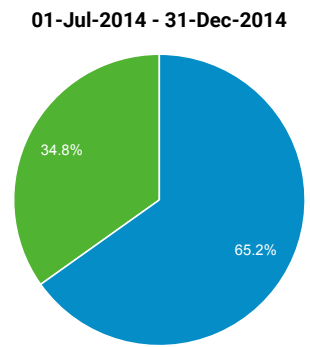

1 Jul 2014 - 31 Dec 2014
Compare to: 29 Dec 2013 - 30 Jun 2014

Audience Overview

All Users
+0.00% Sessions

Overview

01-Jul-2014 - 31-Dec-2014: ● Sessions
29-Dec-2013 - 30-Jun-2014: ● Sessions

Sessions -17.92% 217,249 vs 264,677	Users -6.30% 81,806 vs 87,308	Page Views -14.28% 629,173 vs 734,021
Pages/Session 4.43% 2.90 vs 2.77	Avg. Session Duration 3.03% 00:02:45 vs 00:02:40	Bounce Rate -4.38% 45.80% vs 47.90%
% New Sessions 13.57% 34.79% vs 30.63%		

■ Returning Visitor ■ New Visitor

Language	Sessions	% Sessions
1. el		
01-Jul-2014 - 31-Dec-2014	100,235	46.14%
29-Dec-2013 - 30-Jun-2014	119,689	45.22%
% Change	-16.25%	2.03%
2. el-gr		
01-Jul-2014 - 31-Dec-2014	63,868	29.40%
29-Dec-2013 - 30-Jun-2014	72,726	27.48%
% Change	-12.18%	6.99%
3. en-us		
01-Jul-2014 - 31-Dec-2014	41,887	19.28%
29-Dec-2013 - 30-Jun-2014	58,326	22.04%
% Change	-28.18%	-12.51%
4. en		