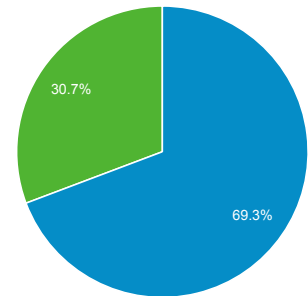

1 Jan 2016 - 30 Jun 2016
Compare to: 3 Jul 2015 - 31 Dec 2015

Audience Overview

All Users
+0.00% Sessions

Overview

01-Jan-2016 - 30-Jun-2016: Sessions
03-Jul-2015 - 31-Dec-2015: Sessions

Sessions
1.11%
251,851 vs 249,093

Users
1.49%
83,816 vs 82,589

Page Views
-4.50%
724,750 vs 758,869

Pages/Session
-5.54%
2.88 vs 3.05

Avg. Session Duration
-7.36%
00:02:40 vs 00:02:52

Bounce Rate
7.04%
50.11% vs 46.81%

% New Sessions
0.36%
30.78% vs 30.67%

Returning Visitor (blue) New Visitor (green)

01-Jan-2016 - 30-Jun-2016

03-Jul-2015 - 31-Dec-2015

Language

Sessions % Sessions

1. el

01-Jan-2016 - 30-Jun-2016

111,638 44.33%