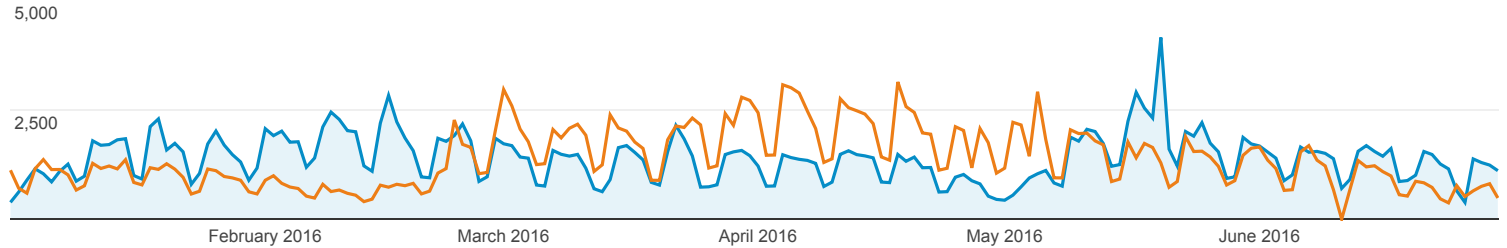

1 Jan 2016 - 30 Jun 2016
Compare to: 3 Jul 2015 - 31 Dec 2015

Audience Overview

All Users
+0.00% Sessions

Overview

01-Jan-2016 - 30-Jun-2016: Sessions
03-Jul-2015 - 31-Dec-2015: Sessions

Sessions
1.11%
251,851 vs 249,093

Users
1.49%
83,816 vs 82,589

Page Views
-4.50%
724,750 vs 758,869

Pages/Session
-5.54%
2.88 vs 3.05

Avg. Session Duration
-7.36%
00:02:40 vs 00:02:52

Bounce Rate
7.04%
50.11% vs 46.81%

% New Sessions
0.36%
30.78% vs 30.67%

Returning Visitor (blue) New Visitor (green)

01-Jan-2016 - 30-Jun-2016

03-Jul-2015 - 31-Dec-2015

Language

Sessions % Sessions

1. el

01-Jan-2016 - 30-Jun-2016

111,638 44.33%