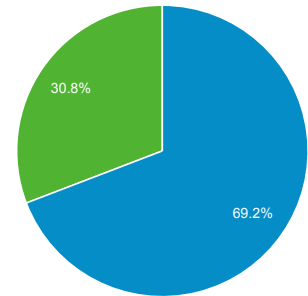

1 Jan 2016 - 30 Jun 2016
Compare to: 3 Jul 2015 - 31 Dec 2015

Audience Overview

All Users
+0.00% Sessions

Overview

01-Jan-2016 - 30-Jun-2016: Sessions
03-Jul-2015 - 31-Dec-2015: Sessions

Sessions
1.11%
251,851 vs 249,093

Users
1.49%
83,816 vs 82,589

Page Views
-4.50%
724,750 vs 758,869

Pages/Session
-5.54%
2.88 vs 3.05

Avg. Session Duration
-7.36%
00:02:40 vs 00:02:52

Bounce Rate
7.04%
50.11% vs 46.81%

% New Sessions
0.36%
30.78% vs 30.67%

Returning Visitor (blue) New Visitor (green)

01-Jan-2016 - 30-Jun-2016

03-Jul-2015 - 31-Dec-2015

Language

Sessions % Sessions

1. el

01-Jan-2016 - 30-Jun-2016

111,638 44.33%