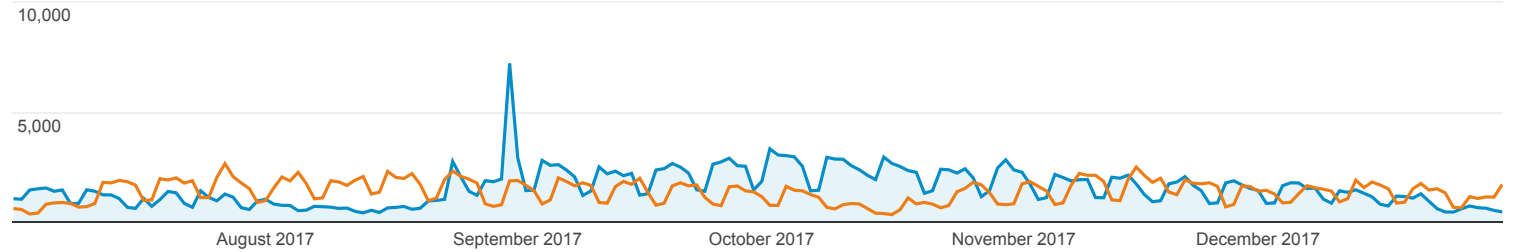

Audience Overview

All Users
+0.00% Sessions

1 Jul 2017 - 31 Dec 2017
Compare to: 29 Dec 2016 - 30 Jun 2017

Overview

01-Jul-2017 - 31-Dec-2017: ● Sessions
29-Dec-2016 - 30-Jun-2017: ● Sessions

Sessions
13.54%
288,517 vs 254,121

Users
9.61%
91,882 vs 83,825

Page Views
22.28%
872,877 vs 713,836

Pages/Session
7.70%
3.03 vs 2.81

Avg. Session Duration
7.43%
00:02:50 vs 00:02:39

Bounce Rate
-5.45%
48.69% vs 51.49%

% New Sessions
-3.03%
29.25% vs 30.17%