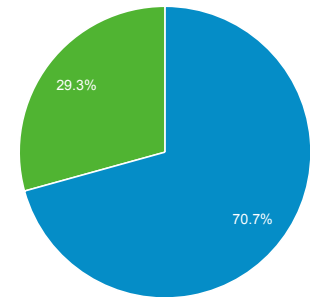

Users
9.61%
91,882 vs 83,825

Page Views
22.28%
872,877 vs 713,836

Pages/Session
7.70%
3.03 vs 2.81

Avg. Session Duration
7.43%
00:02:50 vs 00:02:39

Bounce Rate
-5.45%
48.69% vs 51.49%

% New Sessions
-3.03%
29.25% vs 30.17%

■ Returning Visitor ■ New Visitor

01-Jul-2017 - 31-Dec-2017

29-Dec-2016 - 30-Jun-2017

Language

Language	Sessions	% Sessions
1. el		
01-Jul-2017 - 31-Dec-2017	153,697	53.27%
29-Dec-2016 - 30-Jun-2017	120,137	47.28%
% Change	27.93%	12.68%
2. el-gr		
01-Jul-2017 - 31-Dec-2017	60,097	20.83%
29-Dec-2016 - 30-Jun-2017	57,427	22.60%
% Change	4.65%	-7.83%
3. en-us		
01-Jul-2017 - 31-Dec-2017	57,068	19.78%
29-Dec-2016 - 30-Jun-2017	59,238	23.31%
% Change	-3.66%	-15.15%
4. en-gb		
01-Jul-2017 - 31-Dec-2017		