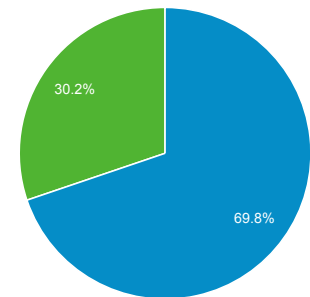

Users
9.61%
91,882 vs 83,825

Page Views
22.28%
872,877 vs 713,836

Pages/Session
7.70%
3.03 vs 2.81

Avg. Session Duration
7.43%
00:02:50 vs 00:02:39

Bounce Rate
-5.45%
48.69% vs 51.49%

% New Sessions
-3.03%
29.25% vs 30.17%

■ Returning Visitor ■ New Visitor

01-Jul-2017 - 31-Dec-2017

29-Dec-2016 - 30-Jun-2017

Language

Language	Sessions	% Sessions
1. el		
01-Jul-2017 - 31-Dec-2017	153,697	53.27%
29-Dec-2016 - 30-Jun-2017	120,137	47.28%
% Change	27.93%	12.68%
2. el-gr		
01-Jul-2017 - 31-Dec-2017	60,097	20.83%
29-Dec-2016 - 30-Jun-2017	57,427	22.60%
% Change	4.65%	-7.83%
3. en-us		
01-Jul-2017 - 31-Dec-2017	57,068	19.78%
29-Dec-2016 - 30-Jun-2017	59,238	23.31%
% Change	-3.66%	-15.15%
4. en-gb		
01-Jul-2017 - 31-Dec-2017		