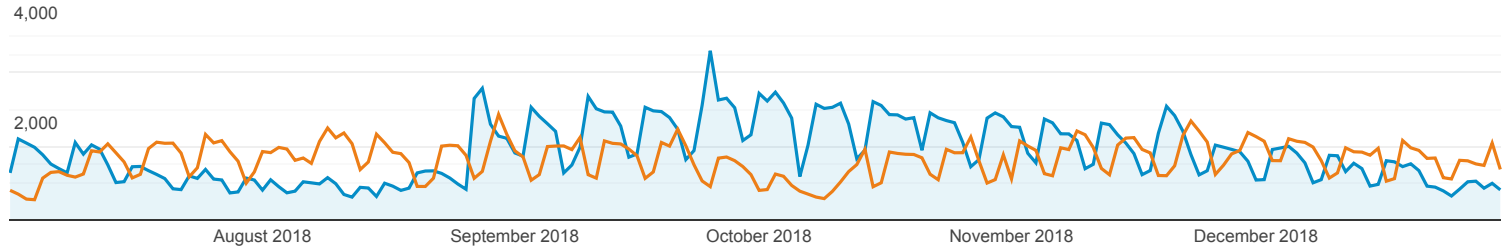

Audience Overview

All Users
+0.00% Users

Jul 1, 2018 - Dec 31, 2018
Compare to: Dec 29, 2017 - Jun 30, 2018

Overview

Jul 1, 2018 - Dec 31, 2018: ● Users
Dec 29, 2017 - Jun 30, 2018: ● Users

■ New Visitor ■ Returning Visitor

Jul 1, 2018 - Dec 31, 2018

Dec 29, 2017 - Jun 30, 2018

Language	Users	% Users
1. el-gr		
Jul 1, 2018 - Dec 31, 2018	54,321	55.73%
Dec 29, 2017 - Jun 30, 2018	34,820	39.83%
% Change	56.01%	39.92%
2. en-us		
Jul 1, 2018 - Dec 31, 2018	20,147	20.67%
Dec 29, 2017 - Jun 30, 2018	19,096	21.84%
% Change	5.50%	-5.37%
3. el		
Jul 1, 2018 - Dec 31, 2018	12,735	13.06%
Dec 29, 2017 - Jun 30, 2018	22,652	25.91%
% Change	-43.78%	-49.58%
4. en-gb		
Jul 1, 2018 - Dec 31, 2018	3,757	3.85%