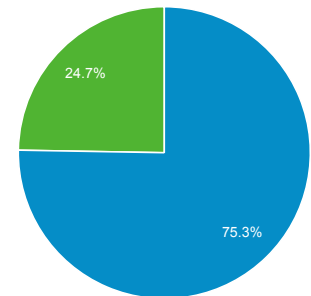

Audience Overview

All Users
+0.00% Users

Jul 1, 2018 - Dec 31, 2018
Compare to: Dec 29, 2017 - Jun 30, 2018

Overview

Jul 1, 2018 - Dec 31, 2018: ● Users
Dec 29, 2017 - Jun 30, 2018: ● Users

■ New Visitor ■ Returning Visitor

Jul 1, 2018 - Dec 31, 2018

Dec 29, 2017 - Jun 30, 2018

Language	Users	% Users
1. el-gr		
Jul 1, 2018 - Dec 31, 2018	54,321	55.73%
Dec 29, 2017 - Jun 30, 2018	34,820	39.83%
% Change	56.01%	39.92%
2. en-us		
Jul 1, 2018 - Dec 31, 2018	20,147	20.67%
Dec 29, 2017 - Jun 30, 2018	19,096	21.84%
% Change	5.50%	-5.37%
3. el		
Jul 1, 2018 - Dec 31, 2018	12,735	13.06%
Dec 29, 2017 - Jun 30, 2018	22,652	25.91%
% Change	-43.78%	-49.58%
4. en-gb		
Jul 1, 2018 - Dec 31, 2018	3,757	3.85%