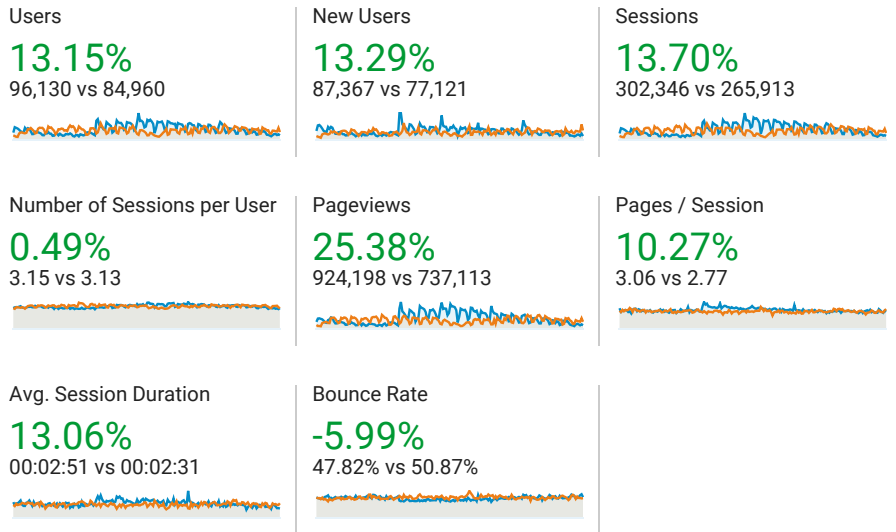

Audience Overview

All Users
+0.00% Users

Jul 1, 2018 - Dec 31, 2018
Compare to: Dec 29, 2017 - Jun 30, 2018

Overview

Jul 1, 2018 - Dec 31, 2018: ● Users
Dec 29, 2017 - Jun 30, 2018: ● Users

■ New Visitor ■ Returning Visitor

Jul 1, 2018 - Dec 31, 2018

Dec 29, 2017 - Jun 30, 2018

Language	Users	% Users
1. el-gr		
Jul 1, 2018 - Dec 31, 2018	54,321	55.73%
Dec 29, 2017 - Jun 30, 2018	34,820	39.83%
% Change	56.01%	39.92%
2. en-us		
Jul 1, 2018 - Dec 31, 2018	20,147	20.67%
Dec 29, 2017 - Jun 30, 2018	19,096	21.84%
% Change	5.50%	-5.37%
3. el		
Jul 1, 2018 - Dec 31, 2018	12,735	13.06%
Dec 29, 2017 - Jun 30, 2018	22,652	25.91%
% Change	-43.78%	-49.58%
4. en-gb		
Jul 1, 2018 - Dec 31, 2018	3,757	3.85%