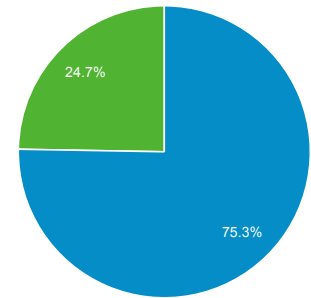

Audience Overview

All Users
+0.00% Users

Jul 1, 2018 - Dec 31, 2018
Compare to: Dec 29, 2017 - Jun 30, 2018

Overview

Jul 1, 2018 - Dec 31, 2018: ● Users
Dec 29, 2017 - Jun 30, 2018: ● Users

■ New Visitor ■ Returning Visitor

Jul 1, 2018 - Dec 31, 2018

Dec 29, 2017 - Jun 30, 2018

Language	Users	% Users
1. el-gr		
Jul 1, 2018 - Dec 31, 2018	54,321	55.73%
Dec 29, 2017 - Jun 30, 2018	34,820	39.83%
% Change	56.01%	39.92%
2. en-us		
Jul 1, 2018 - Dec 31, 2018	20,147	20.67%
Dec 29, 2017 - Jun 30, 2018	19,096	21.84%
% Change	5.50%	-5.37%
3. el		
Jul 1, 2018 - Dec 31, 2018	12,735	13.06%
Dec 29, 2017 - Jun 30, 2018	22,652	25.91%
% Change	-43.78%	-49.58%
4. en-gb		
Jul 1, 2018 - Dec 31, 2018	3,757	3.85%